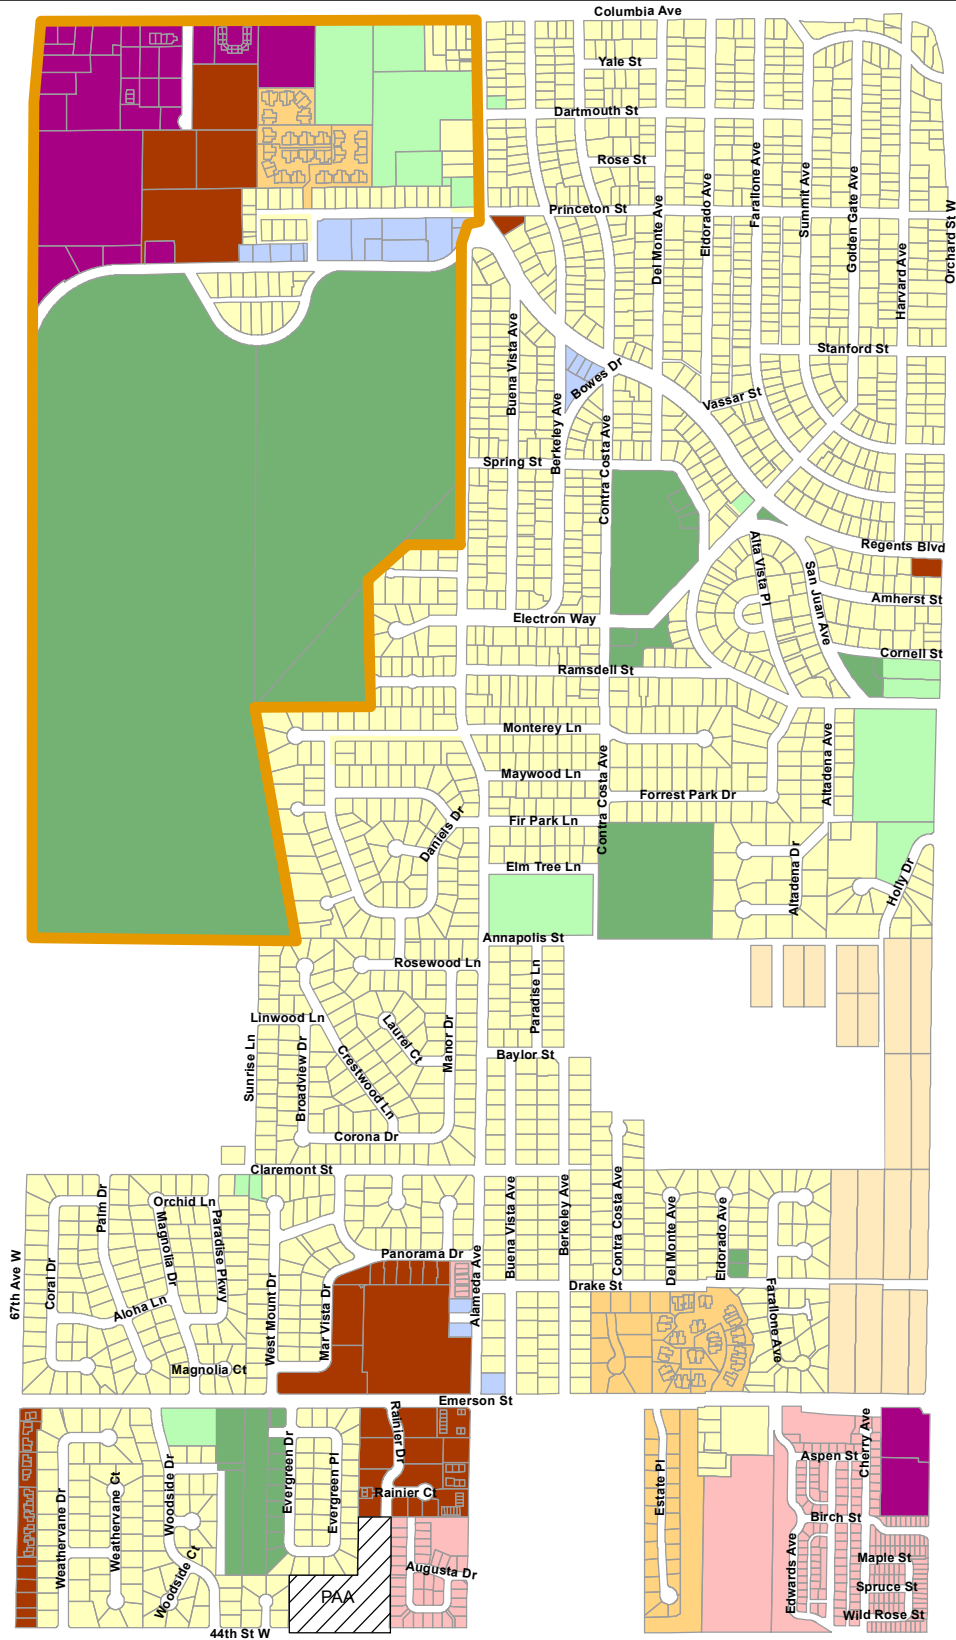

# Figure LU-1 Land Use Designations

## Land Use Designations

- Low Density Residential
- LDR - Conservation
- Medium Density Residential
- MDR - Traditional Community Design
- High Density Residential
- Neighborhood Commercial
- Commercial Mixed Use
- Parks, Recreation, and Open Space
- Public & Quasi-Public Facilities
- Potential Annexation Area
- Center of Local Importance

Note: This map is for reference only.

1:13,200