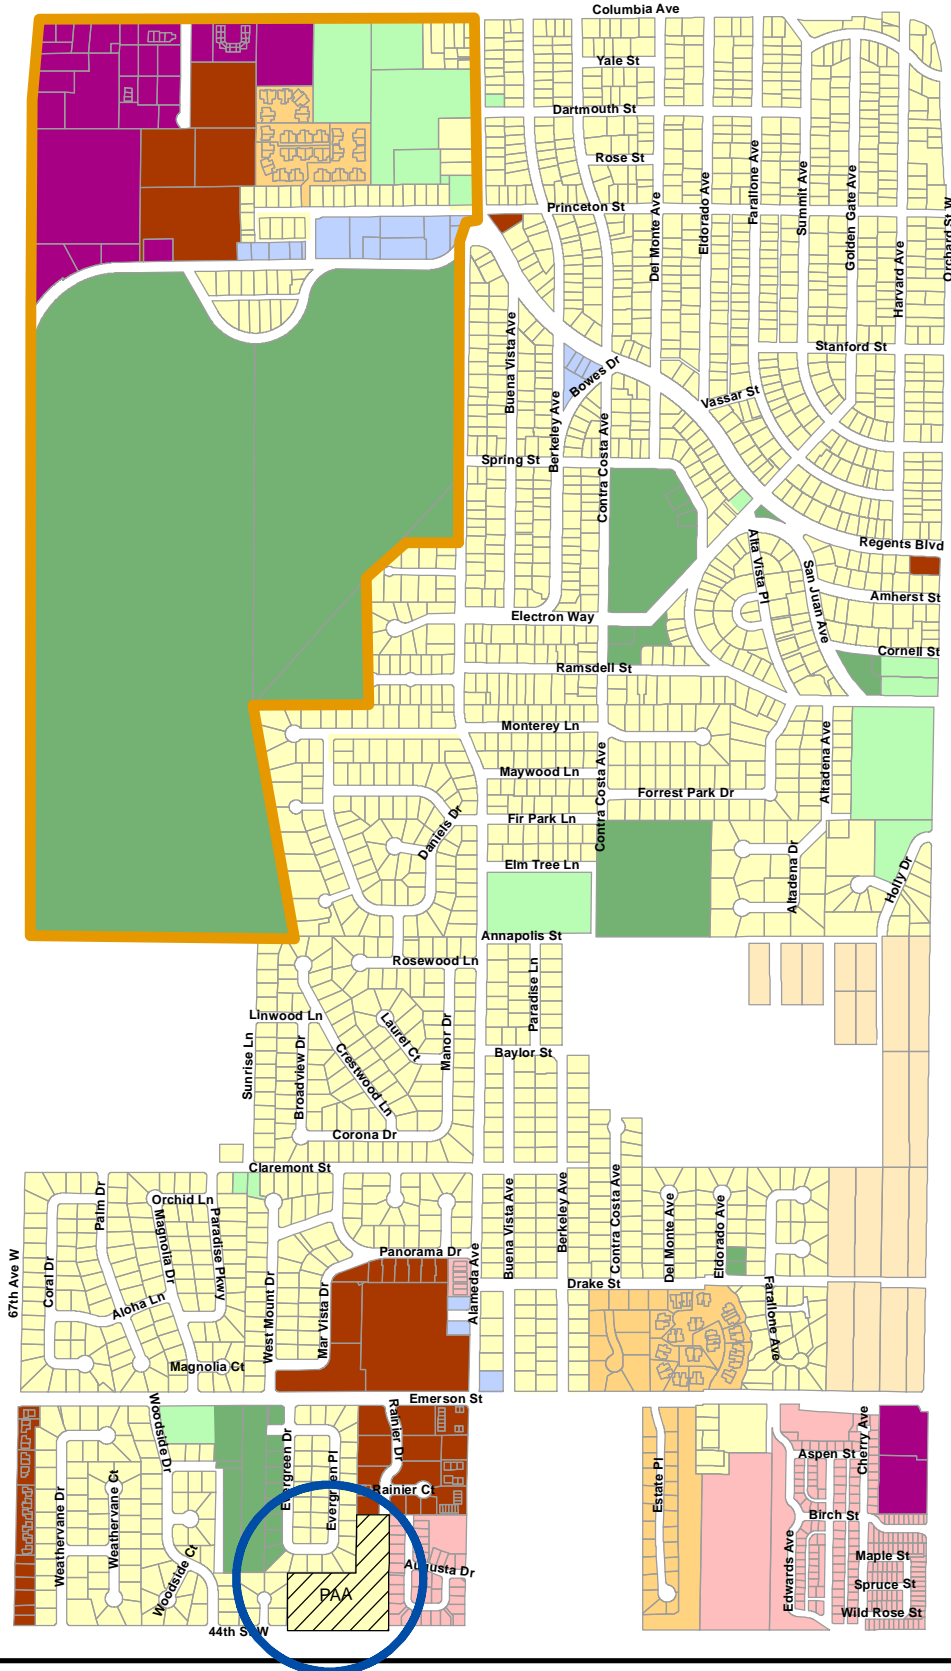

# Exhibit A Proposed Land Use Map

## Land Use Designations

- Low Density Residential
- LDR - Conservation
- Medium Density Residential
- MDR - Traditional Community Design
- High Density Residential
- Neighborhood Commercial
- Commercial Mixed Use
- Parks, Recreation, and Open Space
- Public & Quasi-Public Facilities
- Potential Annexation Area
- Center of Local Importance

Note: This map is for reference only.

1:13,200