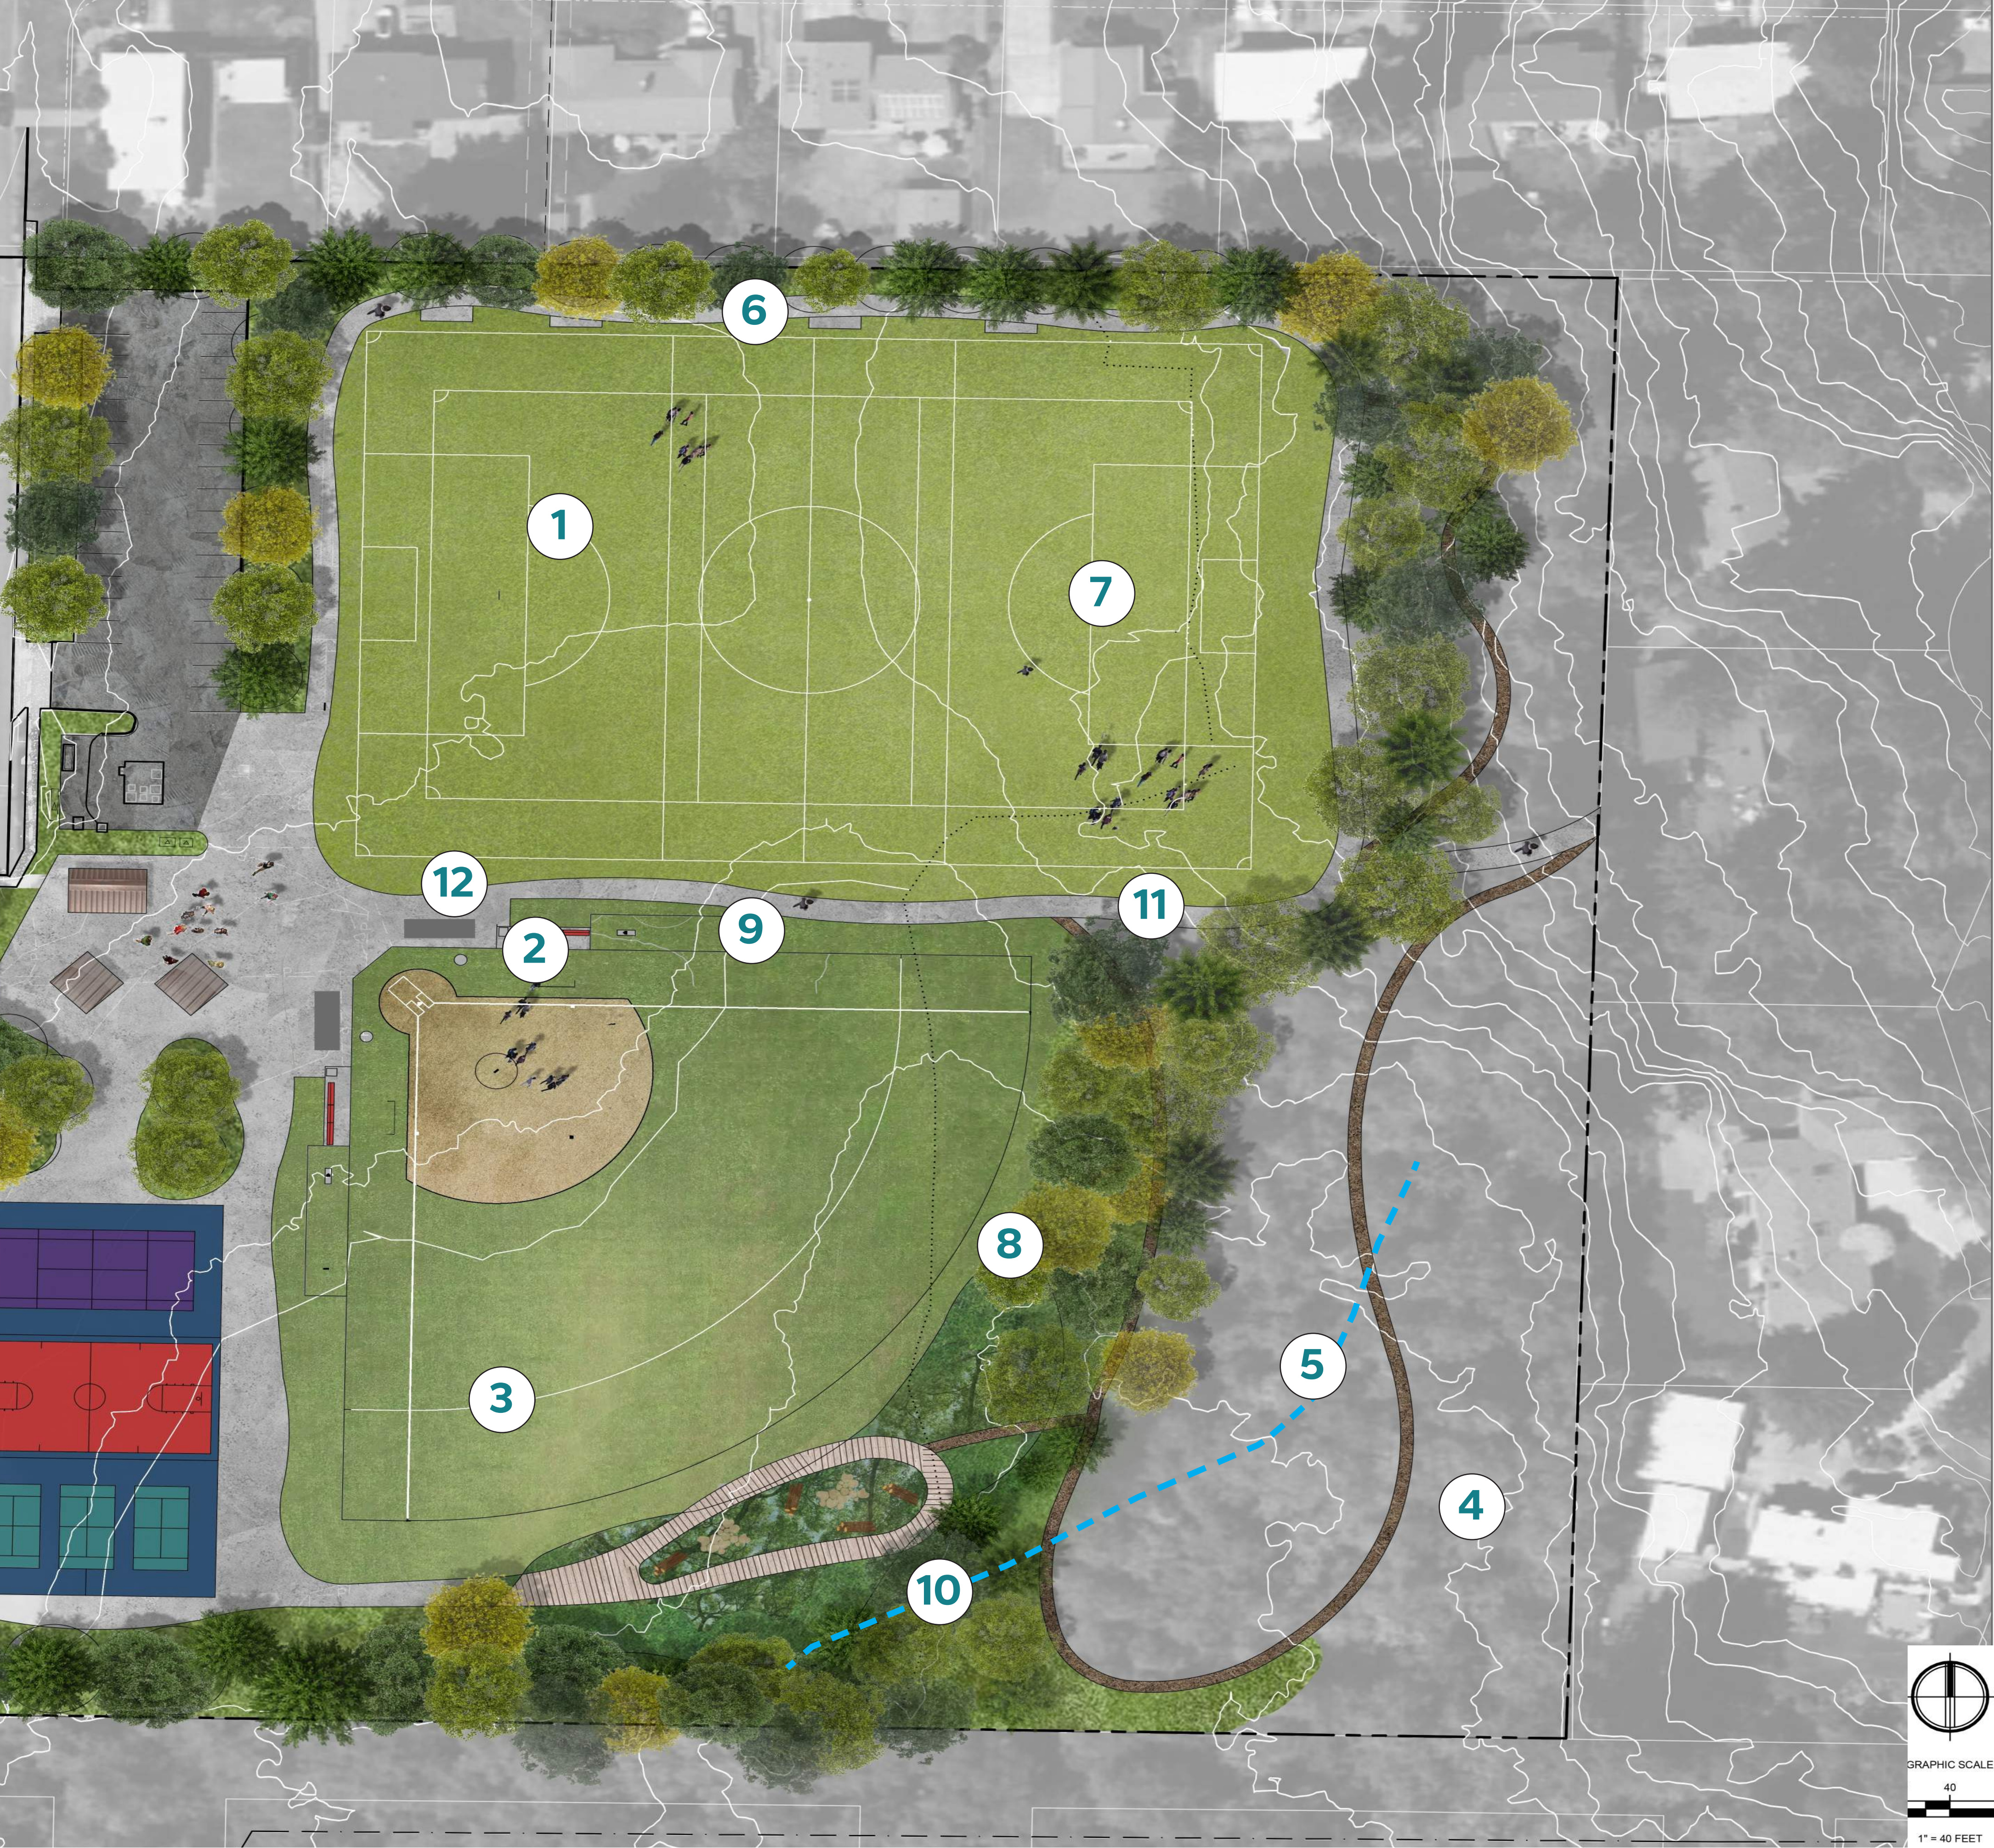

CONCEPT B: BOARDWALK PLAYFIELD

LEGEND

- ① Parking, Maintain Existing
- ② Picnic Shelters
- ③ Court Areas: 1x Tennis Court, 3x Pickleball, 1x Basketball Court
- ④ Expanded Trails
- ⑤ Revealed Creek and Nature Play
- ⑥ Work Out Stations and Benches
- ⑦ Soccer Field, Synthetic Turf, U12 & U10 (350' x 240')
- ⑧ Baseball / Softball Field, Natural Grass
- ⑨ Spectator Seating
- ⑩ Boardwalk
- ⑪ Accessible Pathways
- ⑫ Restroom, Storage and Concessions Area