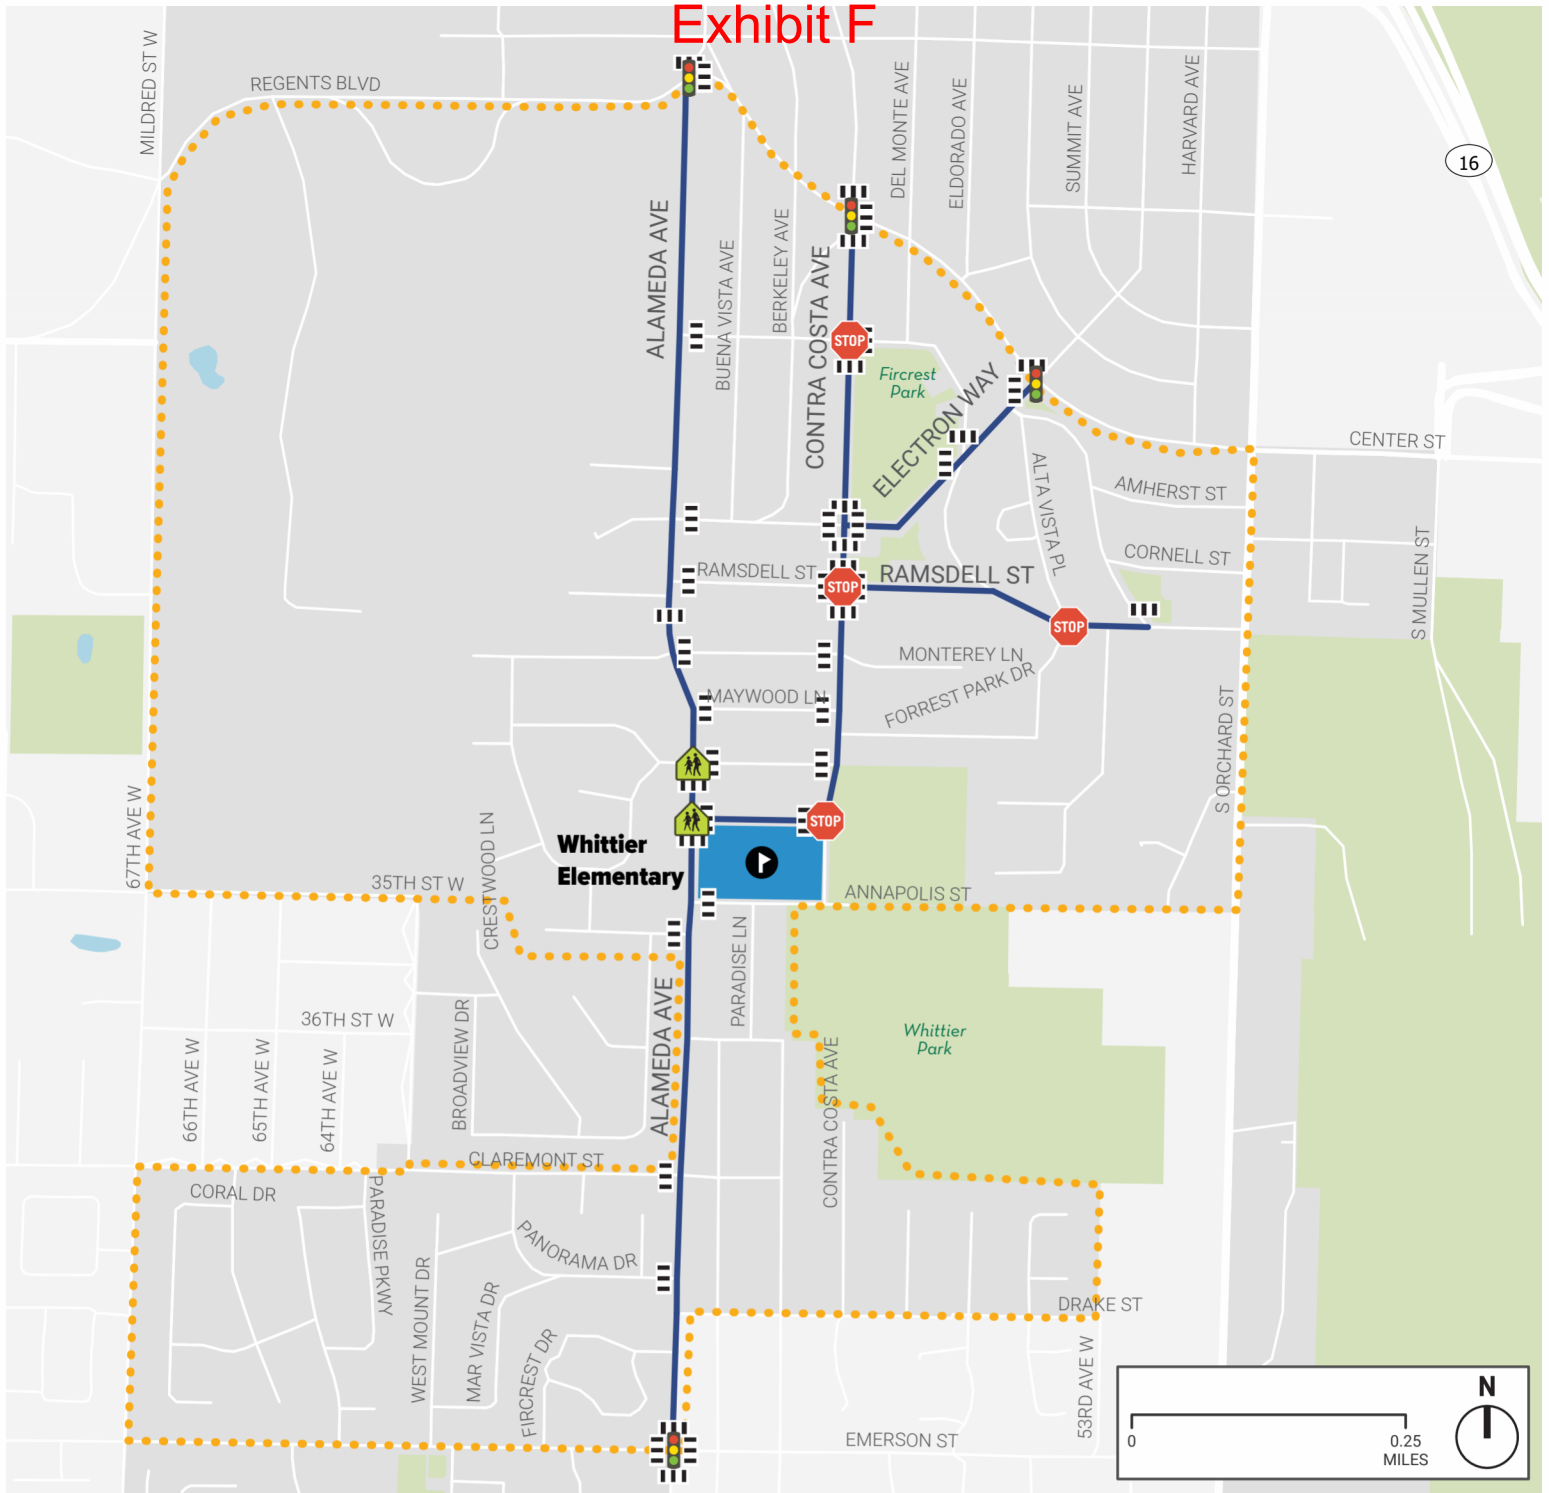

Exhibit F

Whittier Elementary - Suggested Walking Routes

Suggested Routes

Walking Route with Sidewalk

Features Along Route

- Crosswalk
- School Crossing
- All Way Stop
- Traffic Signal

Background

- Whittier Elementary
- Walk Boundary
- Park or Open Space
- Waterbody
- School Enrollment Boundary

This suggested route to school map is intended to encourage adults and students to consider walking to school. Adults are responsible for choosing the most appropriate route for their children. Not all possible routes are labeled in this map and some sidewalks may not have curb ramps. Please cross at signalized intersections and at marked crosswalks when available. Learn about transportation options outside of the walk zone at: tacomaschools.org/transportation